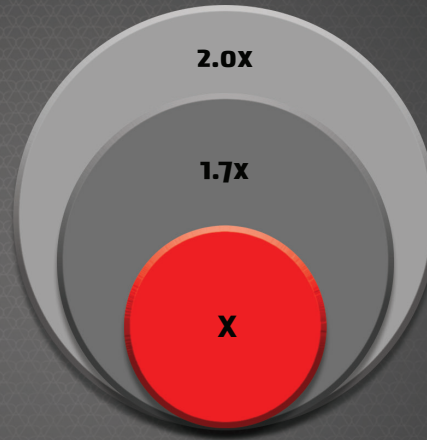

It All Starts With The Fiber

PrimaLoft® Performance Yarn 100% Polyester is made up of ultra-fine polyester fibers, which are finer than cashmere, resulting in a luxuriously soft performance yarn.

- Proprietary fiber technology
- Compact Siro ring spun yarn
- Achieve desired coloring through Disperse dyeing
- Dries faster than conventional polyester yarns.

Best Applications¹

PrimaLoft® Silver Performance Yarn 100% Polyester provides an ideal solution for base layer, seamless, footwear, and other knit applications.

Product Specifications

PrimaLoft ID: Y-2012

Blend: 100% PrimaLoft Polyester

Yarn Sizes: 1-17Nm – 1-85Nm

Color: White

Recommended Care Instruction

Socks and Base Layers

- 👕 Machine Wash, Gentle or Delicate
- 👕 Water Temperature Cold (up to 40°C/105°F)
  Wash with like colors
  Turn garment inside out when washing
- 👕 Tumble Dry Low (60°C/140°F)
- ⚠️ Do not bleach. Non-chlorine bleach, if needed
- 🧊 Do not Iron
- 🚫 No Steam
- 🚫 Do not Dry Clean

Sweaters, Hats & Scarves

- 👕 Hand Wash
- 👕 Water Temperature Cold (40°C/105°F)
- 📏 Lay Flat to Dry
- ⚠️ Do not bleach. Non-chlorine bleach, if needed
- 🧊 Do not Iron
- 🚫 No Steam
- 🚫 Do not Dry Clean

Visit www.primaloft.com for information on our entire line of performance products.

1. Some restrictions on end-use application apply. Please contact your PrimaLoft® Territory Sales Manager with any questions.